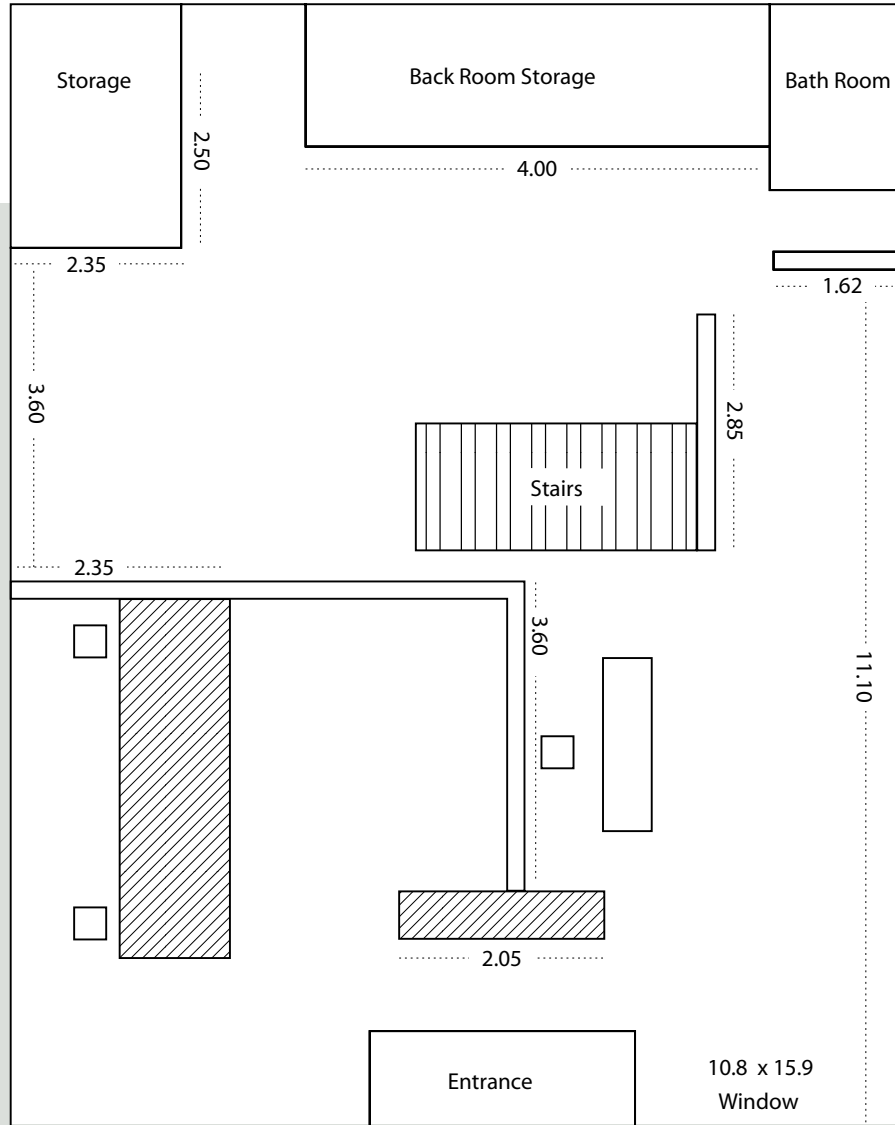

MAHONEYS GALLERIES

68 Hardware Lane Melbourne Vic 3000
t 3 9642 1095 Mon-Fri 9-5.30 Sat 10-4
mahoneysgalleries.com.au

Downstairs Floorplan

Upstairs Floorplan